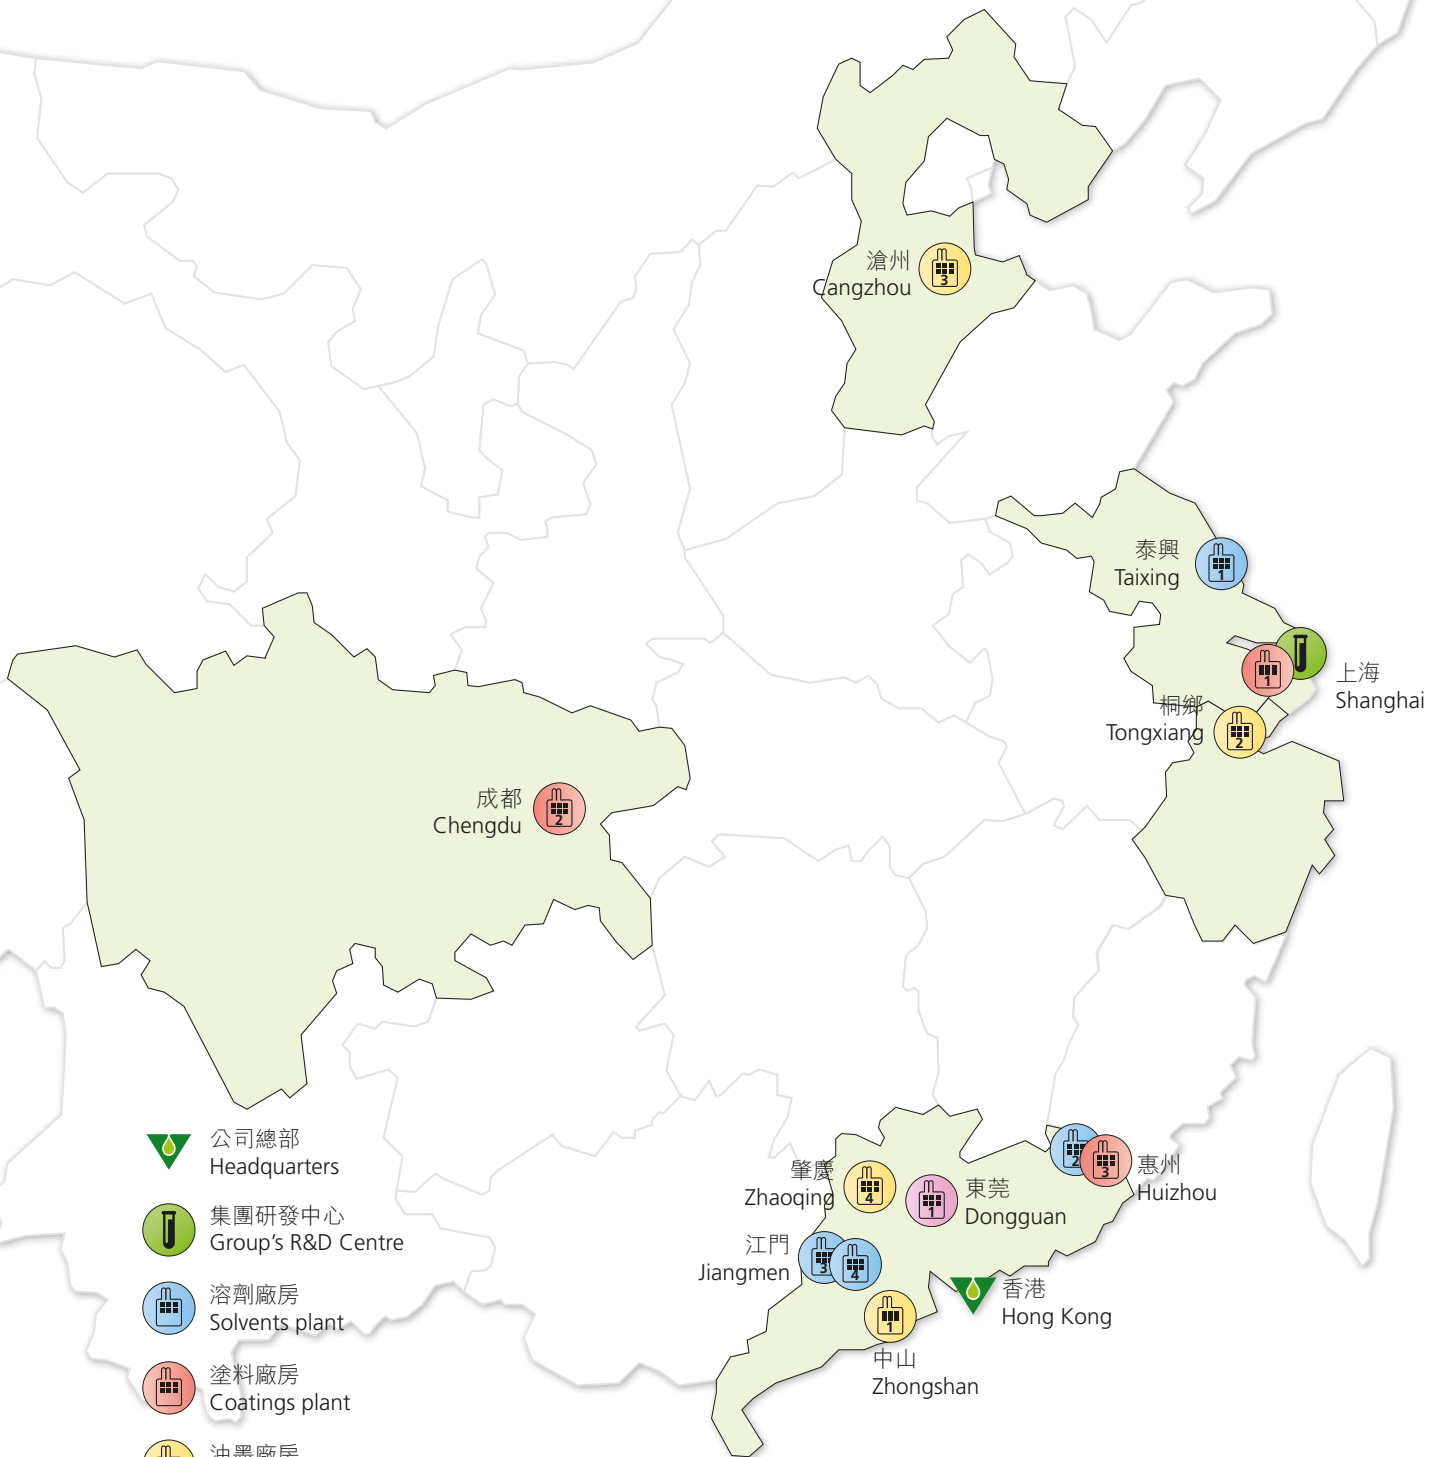

位於江蘇泰興的溶劑廠房
The solvents plant in Taixing,
Jiangsu

位於廣東江門的溶劑廠房
The solvents plant in Jiangmen,
Guangdong

位於上海金山的塗料廠房
The coatings plant in Jinshan,
Shanghai

位於四川成都的塗料廠房
The coatings plant in Chengdu,
Sichuan

位於廣東惠州的塗料廠房
The coatings plant in Huizhou,
Guangdong

位於廣東中山的油墨廠房
The inks plant in Zhongshan,
Guangdong

位於浙江桐鄉的油墨廠房
The inks plant in Tongxiang,
Zhejiang

位於河北滄州的油墨廠房
The inks plant in Cangzhou,
Hebei

集團總部及廠房
Group's Headquarters and Plants

-  公司總部
Headquarters
-  集團研發中心
Group's R&D Centre
-  溶劑廠房
Solvents plant
-  塗料廠房
Coatings plant
-  油墨廠房
Inks plant
-  潤滑油廠房
Lubricants plant

產品分銷網絡覆蓋全國各省
Distribution network covers all provinces in China